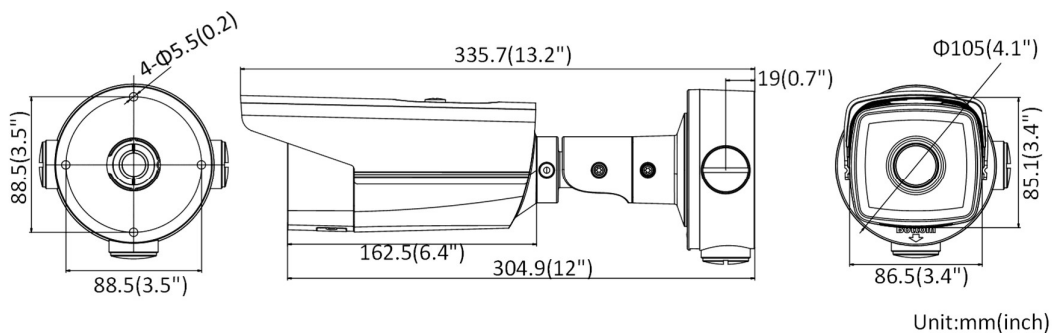

Web Client Language	32 languages English, Russian, Estonian, Bulgarian, Hungarian, Greek, German, Italian, Czech, Slovak, French, Polish, Dutch, Portuguese, Spanish, Romanian, Danish, Swedish, Norwegian, Finnish, Croatian, Slovenian, Serbian, Turkish, Korean, Traditional Chinese, Thai, Vietnamese, Japanese, Latvian, Lithuanian, Portuguese (Brazil)
General Function	Anti-flicker, three streams, heartbeat, mirror, 8 regions of privacy mask
Reset	Reset via reset button on camera body, web browser and client software
Startup and Operating Conditions	-30 °C to 60 °C (-22 °F to 140 °F), humidity 95% or less (non-condensing)
Storage Conditions	-30 °C to 60 °C (-22 °F to 140 °F), humidity 95% or less (non-condensing)
Power Supply	12 VDC ± 25%, Φ 5.5 mm coaxial power plug; PoE (802.3af, class 3)
Power Consumption and Current	12 VDC, 0.58 A, max. 7 W; PoE (802.3af, 36 V to 57 V), 0.22 A to 0.14 A, max. 8 W
Material	Metal
Dimensions	Camera: Φ 105 × 335.7 mm (Φ 4.1" × 13.2") With package: 386 × 156 × 155 mm (15.2" × 6.1" × 6.1")
Weight	Camera: Approx. 1.16 kg (2.56 lb.) With package: Approx. 1.81 kg (3.99 lb.)
Approval	
EMC	47 CFR Part 15, Subpart B; EN 55032: 2015, EN 61000-3-2: 2014, EN 61000-3-3: 2013, EN 50130-4: 2011 +A1: 2014; AS/NZS CISPR 32: 2015; ICES-003: Issue 6, 2016; KN 32: 2015, KN 35: 2015
Safety	UL 60950-1, IEC 60950-1:2005 + Am 1:2009 + Am 2:2013, EN 60950-1:2005 + Am 1:2009 + Am 2:2013, IS 13252(Part 1):2010+A1:2013+A2:2015
Chemistry	2011/65/EU, 2012/19/EU, Regulation (EC) No 1907/2006
Protection	Ingress protection: IP67 (IEC 60529-2013)

* Listed resolutions are only selectable options. It does not mean that all streams can work at their maximum resolution at the same time.

Available Model

HE-BC2-AIF-L (2.8/4/6/8 mm)

Dimension

Accessory

Vertical Pole Mount