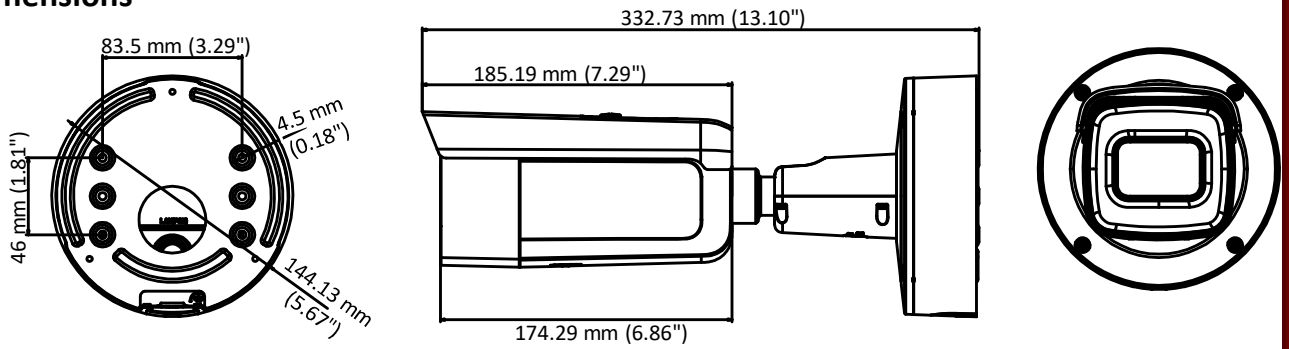

Dimensions

🏠 Link@AMK 3 Ang Mo Kio Street 62, #04-33, Singapore 569139

☎ +65 6255 4755

📠 +65 6259-7582

✉ sales@tjinfotech.net