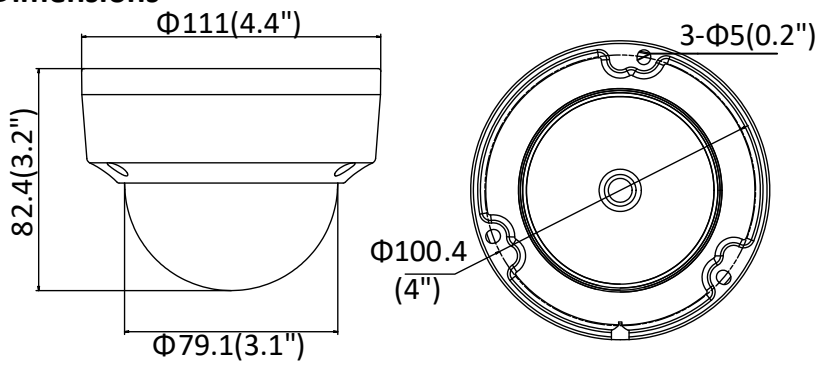

Dimensions

Unit: mm

Accessories