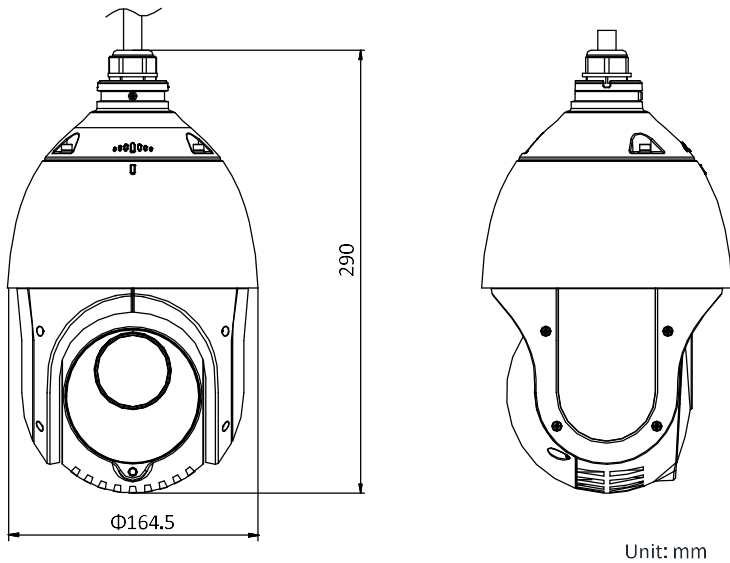

Material	ADC 12, PC, PC+10% GF
Dimensions	Φ 164.5 mm × 290 mm (Φ 6.48" × 11.42")
Weight	Approx. 2 kg (4.41 lb)

DORI

The DORI (detect, observe, recognize, identify) distance gives the general idea of the camera ability to distinguish persons or objects within its field of view.

Available Model

HE-PC2-AIZ-L, 12 VDC & PoE+ (802.3 at, class4)

Dimensions

Accessory

Included:

Power adapter

Optional:

Wall Mount